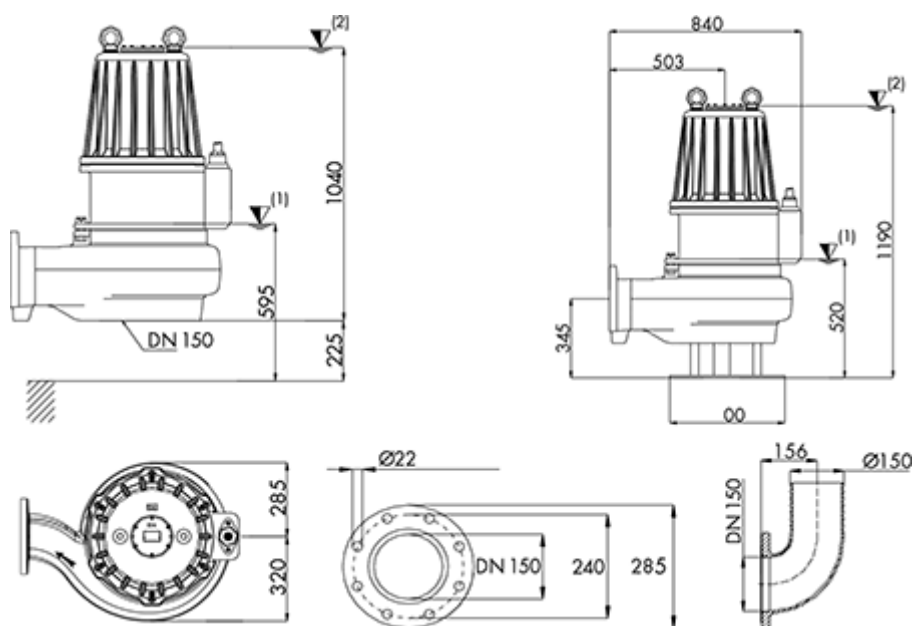

Data Sheet

Article number: 71644450001503

Description: Dreno sewage pump Serie VT 150/4/340 C390
45 3x400V 50HZ discharge DN150

Measures

Version = Type VT 150/4/340 C.385, VT 150/4/340 C.390 & VT 150/4/340 C.395